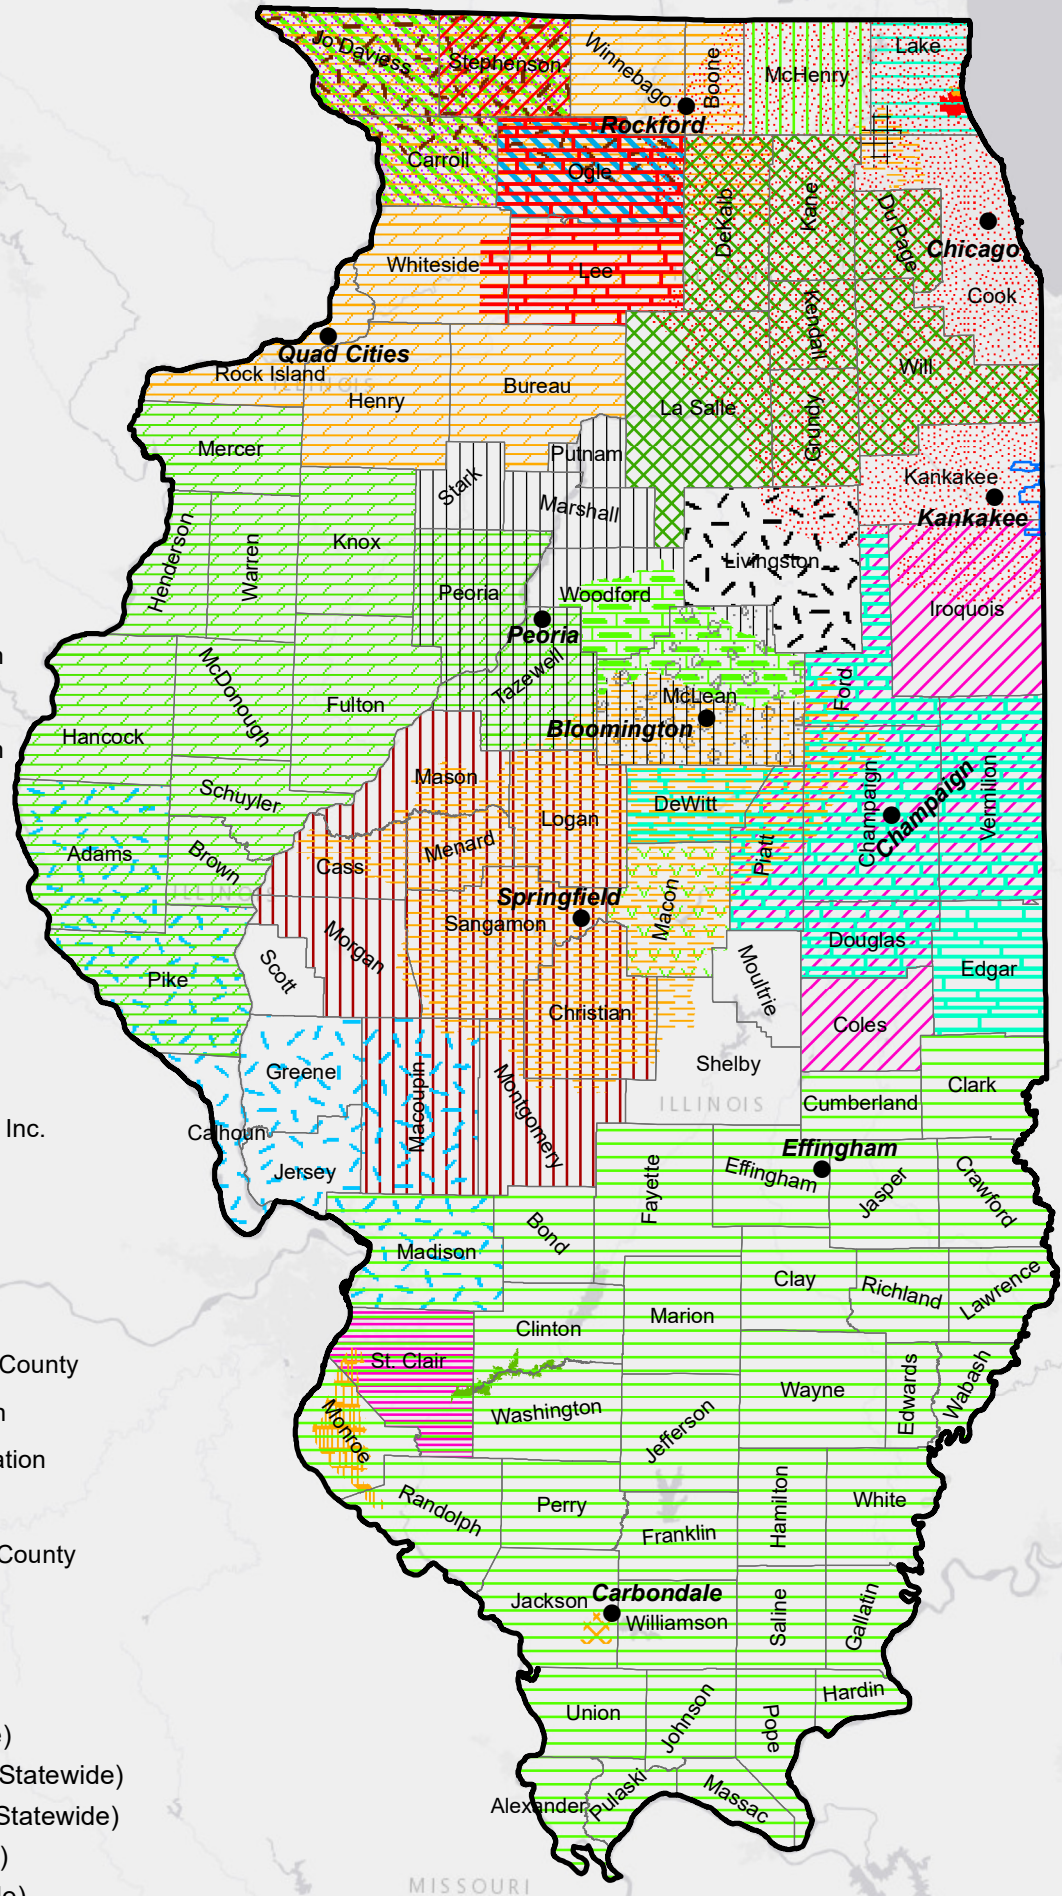

PSCC - Land Trust Service Areas

IOWA

Legend

-  Barrington Area Conservation Trust
-  Citizens for Conservation
-  Clifftop
-  Friends of the Kankakee
-  Friends of the Sangamon Valley
-  Grand Prairie Friends
-  Great Rivers Land Trust
-  Green Earth, Inc.
-  Heartlands Conservancy
-  Jane Addamsland Park Foundation
-  Jo Daviess Conservation Foundation
-  Lake Bluff Open Lands Association
-  Lake Forest Open Lands Association
-  Land Conservancy of Lake County
-  Land Conservation Foundation
-  Macon County Conservation Fdn.
-  Middle Rock Conservation Partners
-  Natural Land Institute
-  Northwest Illinois Audubon Society
-  Openlands
-  Original Kaskaskia Area Wilderness, Inc.
-  ParkLands Foundation
-  Peoria Wilds
-  Prairie Land Conservancy
-  Prairie Lands Foundation
-  Prairie Preservation Society of Ogle County
-  Prairiellands Preservation Foundation
-  St. Clair County Greenspace Foundation
-  The Conservation Foundation
-  The Land Conservancy of McHenry County
-  The Prairie Enthusiasts
-  The Sangamon Conservancy Trust
- Ducks Unlimited (Statewide)
- Illinois Audubon Society (Statewide)
- Pheasants Forever/Quail Forever (Statewide)
- The Archaeological Conservancy (Statewide)
- The Conservation Fund (Statewide)
- The Nature Conservancy (Statewide)

MISSOURI